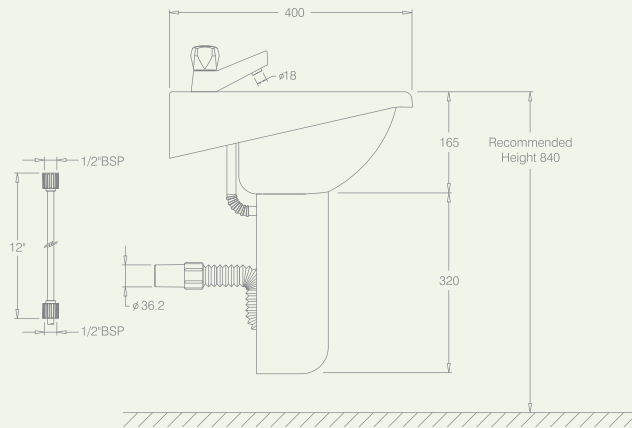

# Washbasin

Outstanding product design is not characterised by a surprising visual concept alone, but also by impressive functionality. Plaza washbasin have been designed to withstand frequent & hard use. Not only it looks first class, it perform equally well. Most parts are made of robust engineering polymer material, the most durable material for this type of application, meeting international standard AS 1730. Uncomplicated fixing system and combination of flat & curved surface shape make it convenient to use and particularly easy to clean.

Plaza washbasin offers you a whole range of colours that goes perfectly with other bathroom accessories. Ideal for everyone who seeks to create a coordinated & highly attractive bathroom interior.

## Endurance Test

Tested to stringent AS1730 for rigidity of support up to 35 kg (77 lb).